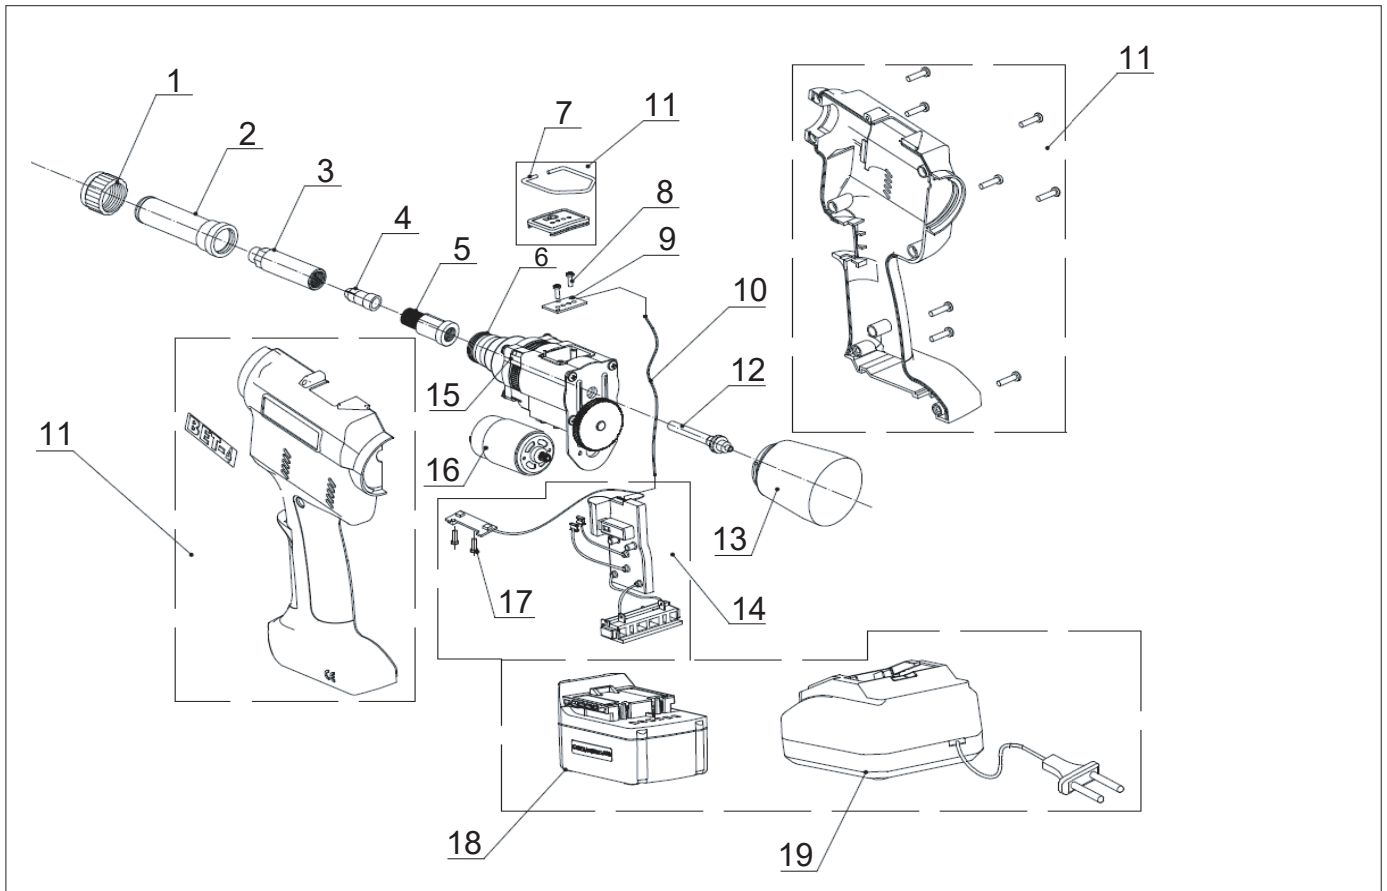

BREAKDOWN BET-4

OPTIONAL

05BET400017 KIT BRALOCK 5,0
05BET400018 KIT BRALOCK 6,4
05BET400019 KIT UNILOCK 5,0
05BET400020 KIT UNILOCK 6,4

N°	REFERENCE	DESCRIPTION
1	05BET400001	Screw cover
2	05BET400002	Nosepiece assembly(6.4)
3	05BET400003	Jaw shell assembly(6.4)
4	05BET400004	Jaw pusher(6.4)
5	05BET400005	Nut
6	05BET400006	Connection pedestal
7	05BET400007	Hook
8	05BET000008	Cross Screw
9	05BET000009	Power display
10	05BET000010	Cable for power display
11	05BET400011	Body assembly
12	05BET400012	Mandrel release tube
13	05BET000013	Mandrel collector
14	05BET100014N	Group PCB
15	05BET400015	Gear box
16	05BET100016	Motor
17	05BET000017	Screw
18	05BET100019F	Battery 8 cells Li-Ion 14,4 V
19	05BET000020	Charger STD