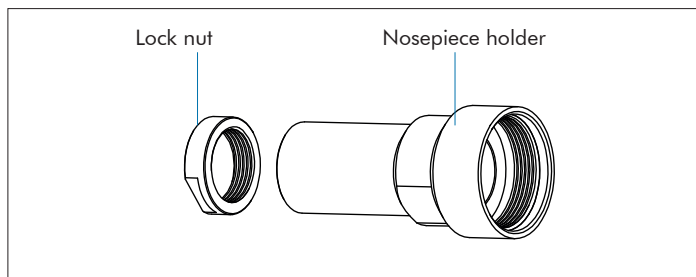

BREAKDOWN BT-18N

DESCRIPTION	REFERENCE
KIT MACHO Y BOQUILLA M3	05BT18N0071
KIT MACHO Y BOQUILLA M4	05BT18N0072
KIT MACHO Y BOQUILLA M5	05BT18N0073
KIT MACHO Y BOQUILLA M6	05BT18N0074
KIT MACHO Y BOQUILLA M8	05BT18N0075
KIT MACHO Y BOQUILLA M10	05BT18N0076
BATTERY 18 V 2,5 AH LI-ION	05BT2000106
CHARGER 18 V LI-ION	05BT2000103
ALLEN KWY	05BT18N0054
WRENCH	05BT18N0053

OPTIONAL

BATTERY 18V 5,0 AhLI-ION	05BT2000107
LOCK NUT	05BT18N0013
NOSEPIECE HOLDER	05BT18N0014
CABLE UK	05BT2000108
CABLE USA	05BT2000109

OPTIONAL PARTS TO BLIND RIVET STUDS

DESCRIPTION	REFERENCE FEMALE	REFERENCE NOSEPIECE
FEMALE AND NOSEPIECE M5	05BT18N0058	05BT18N0055
FEMALE AND NOSEPIECE M6	05BT18N0059	05BT18N0056
FEMALE AND NOSEPIECE M8	05BT18N0060	05BT18N0057